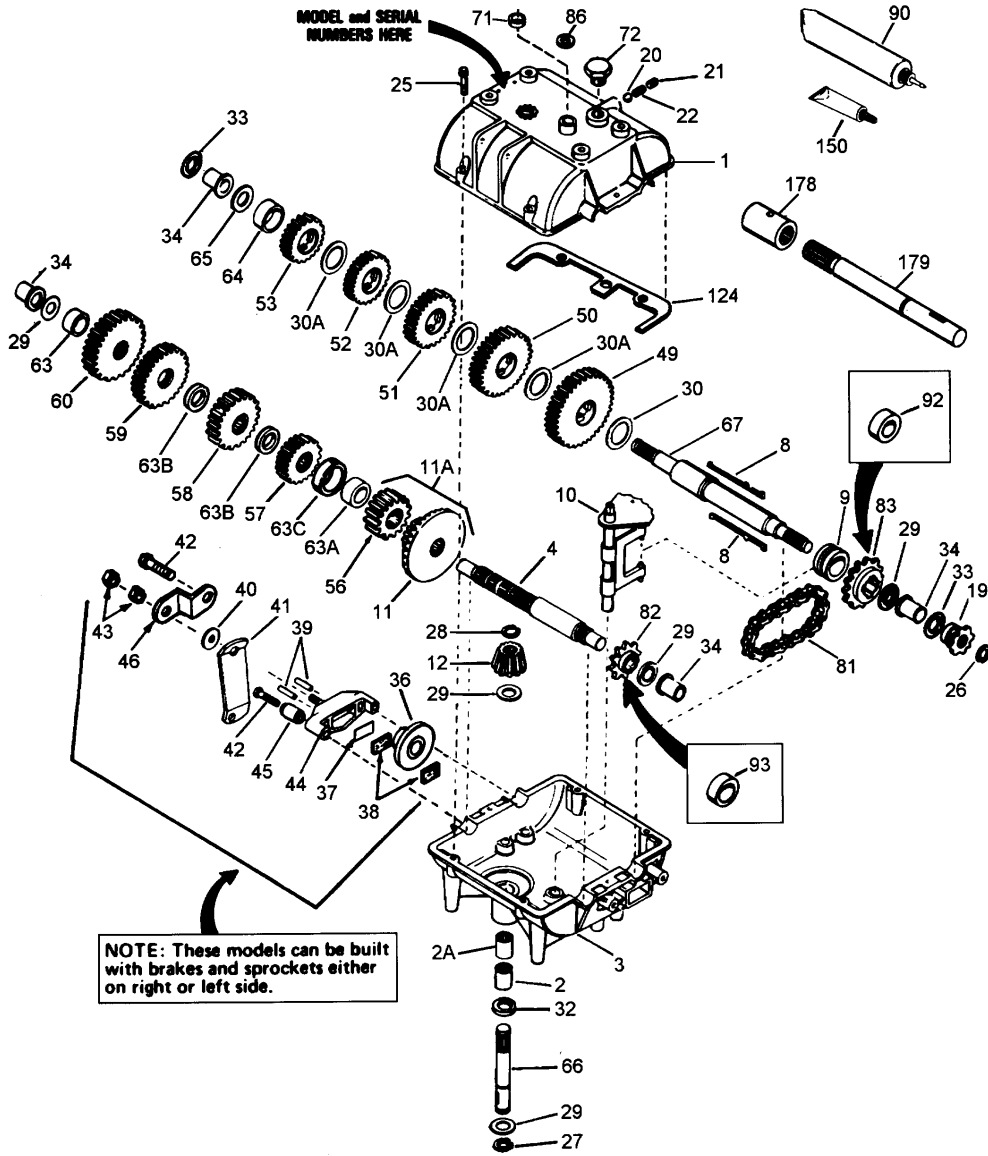

p700.2 700-781A / Transmission

ILLUSTRATION SHOWS TYPICAL PARTS ONLY. ORDER BY PART NUMBER. PARTS NOT LISTED ARE SUPPLIED BY OEM.

Part List

p700.2 700-781A / Transmission

REF #	ITEM #	DESCRIPTION	QTY	REMARK
1	772083A	Transmission Cover		
2	780086A	Needle Bearing		
2A	780086A	Needle Bearing		
3	770061A	Transmission Case		
4	776134	Countershaft		
8	792089A	Key		
9	784266	Collar		
10	784267	Shift Rod & Fork		
11A	778109A	Gear Kit		(Incl. 778137A & 778136) NOTE: The above bevel gear is now a two-piece assembly. When this two-piece assembly is used, the countershaft may also need replacing. Order a new 776134 countershaft (Ref. No. 4) which has five (5) splined areas to accommodate the gear assembly.
12	778113A	Input Bevel Pinion		
19	786114	Sprocket (8 teeth)		
20	792077A	Steel Ball, 5/16"		
21	792078	Set Screw, 3/8-16 x 3/8"		
22	792079	Spring		
25	792073A	Screw, 1/4-20 x 1-1/4"		
26	792072	Retaining Ring		
27	792035	Retaining Ring		
28	788040	Retaining Ring		
29	780072	Thrust Race		
30	780108	Thrust Washer (1/16" thick)		
30A	780108	Thrust Washer (1/16" thick)		
32	792001	"O" Ring		
34	780105A	Flange Bushing		
36	790003	Brake Disk		
37	790007	Brake Pad Plate		
38	799021	Brake Pad (pkg of 2)		
39	786026	Dowel Pin		
40	792076A	Flat Washer, 5/16"		
41	790033	Brake Lever		
42	792073A	Screw, 1/4-20 x 1-1/4"		Use as required
43	792075	Locknut, 5/16-24		
44	790025	Brake Pad Holder		
46	786086	Brake Lever Bracket		
49	778125	Spur Gear (35 teeth)		
50	778124A	Spur Gear (30 teeth)		
51	778123A	Spur Gear (25 teeth)		
52	778122A	Spur Gear (22 teeth)		
53	778121A	Spur Gear (20 teeth)		
56	778136	Spur Gear		(15 teeth) NOTE: Gear 778136 was used as a spacer on the following: Models 704,A,B, 716, 719,A,B, 743, 766,A, 785,A, 799
57	778126A	Spur Gear (20 teeth)		
58	778127A	Spur Gear (25 teeth)		
59	778128A	Spur Gear (28 teeth)		
60	778129A	Spur Gear (30 teeth)		
65	780109	Washer		
66	776135	Input Shaft (3-11/16" long)		
67	776217	Output & Brake Shaft		(8-13/16" long) (Shaft has four keyways and replaces shafts with two keyways. Use four keys)
71	788069	Square Cut Seal		
72	792074	Threaded Plug		
81	786081	Roller Chain (No. 41 chain, 24 links)		
82	786082	Sprocket (9 teeth)		
83	786083	Sprocket (18 teeth)		
86	792083	Washer (Use as required)		
90	788067B	Grease		32 oz. bottle Bentonite grease
150	510334	Gasket Eliminator (Loctite No. 515)		